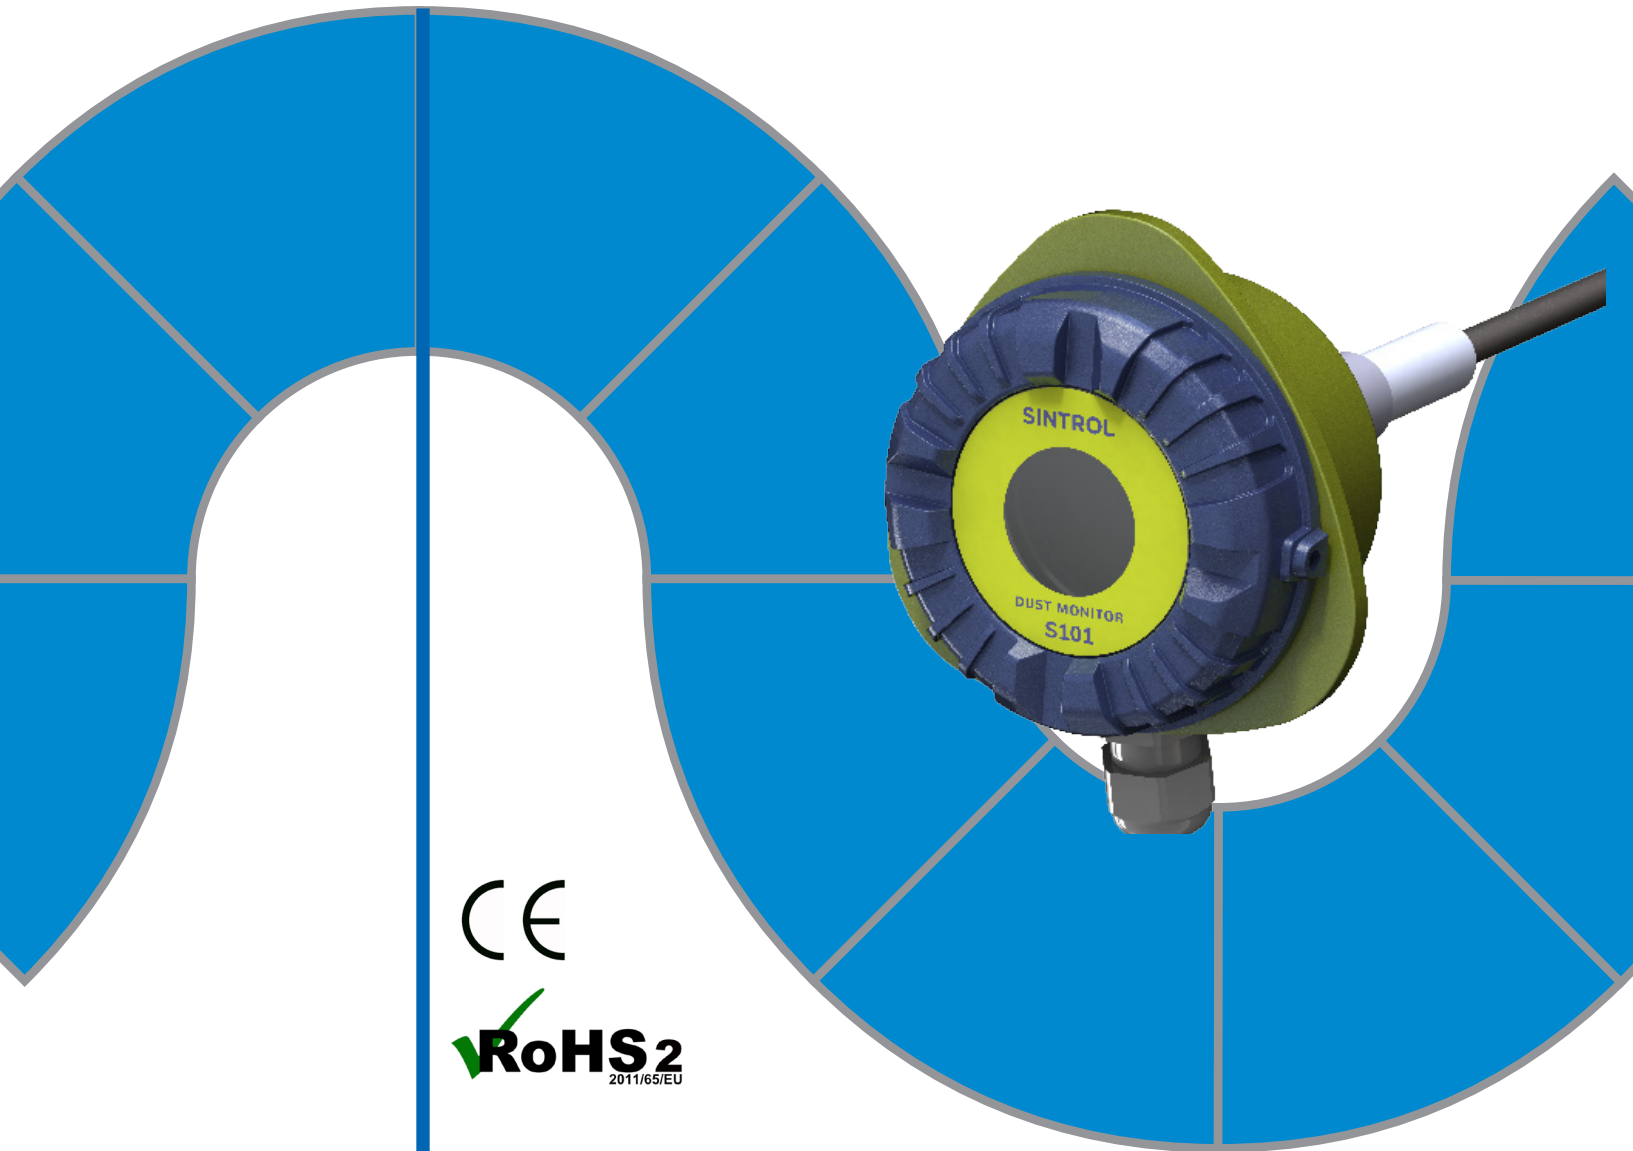

S101

Dust Detector for Filter Monitoring

- **High performance dust detector**
 - Detects any particulates in the air-flow
 - Very fast response to any dust leaks
- **Rugged, IP66 rated design for harsh industrial conditions**
- **User friendly, straightforward interface**
 - Visible Green, Yellow and Red LED to indicate dust levels
- **Easy start-up and commissioning**
- **Two independent solid-state relay outputs**

SIN101/16102020

Product Name	S101
Measured objects	Solid particles in gas flow
Measurement principle	Inductive Electrification
Measurement range	Detection limit 0,01 mg/m ³ Max. range up to several g/m ³ depending on operating conditions
Ingress protection	IP66
Power supply	24 V DC ±10 %
Power consumption	1 W
Output signals	2 × Independent solid-state relays, max. 30 V DC / 200 mA
Communication interface	RS-485
Communication protocol	<ul style="list-style-type: none"> Modbus RTU Sintrol network
Physical characteristics	
Enclosure	Aluminium
Probe length	250 mm. (9,84 in), can be shortened by the user
Wetted parts	<ul style="list-style-type: none"> Probe: Stainless steel (316L) Insulation: Polyether ether ketone (PEEK)
Weight	0,7 kg (1.54 lb)
Ambient conditions	
Temperature	-40 ... 60 °C (-40 ... 140 °F)
Humidity	Max. 90 % relative humidity (non-condensing)
Process conditions	
Temperature	Max. 250 °C (482 °F)
Pressure	Max. 200 kPa (29 psi)
Flow speed	Min. 3 m/s (9.84 ft/s)