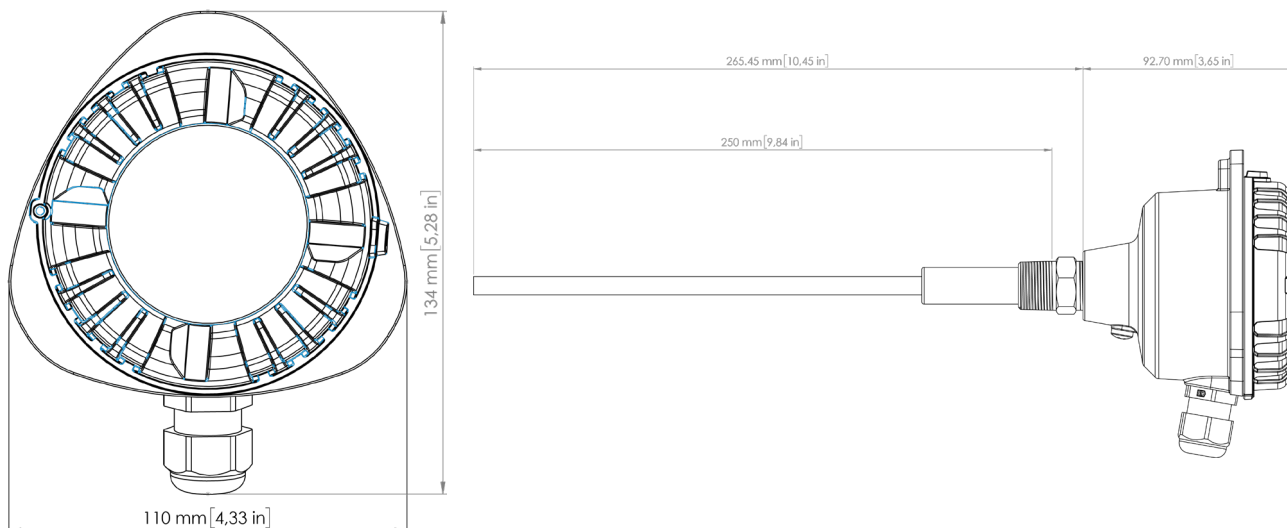

S101

Dust Detector for Filter Monitoring

- **High performance dust detector**
 - Detects any particulates in the air-flow
 - Very fast response to any dust leaks
- **Rugged, IP66 rated design for harsh industrial conditions**
- **User friendly, straightforward interface**
 - Visible Green, Yellow and Red LED to indicate dust levels
- **Easy start-up and commissioning**
- **Two independent solid-state relay outputs**

SIN101/16102020

Product Name	S101
Measured objects	Solid particles in gas flow
Measurement principle	Inductive Electrification
Measurement range	Detection limit 0,01 mg/m ³ Max. range up to several g/m ³ depending on operating conditions
Ingress protection	IP66
Power supply	24 V DC ±10 %
Power consumption	1 W
Output signals	2 × Independent solid-state relays, max. 30 V DC / 200 mA
Communication interface	RS-485
Communication protocol	<ul style="list-style-type: none"> Modbus RTU Sintrol network
Physical characteristics	
Enclosure	Aluminium
Probe length	250 mm. (9,84 in), can be shortened by the user
Wetted parts	<ul style="list-style-type: none"> Probe: Stainless steel (316L) Insulation: Polyether ether ketone (PEEK)
Weight	0,7 kg (1.54 lb)
Ambient conditions	
Temperature	-40 ... 60 °C (-40 ... 140 °F)
Humidity	Max. 90 % relative humidity (non-condensing)
Process conditions	
Temperature	Max. 250 °C (482 °F)
Pressure	Max. 200 kPa (29 psi)
Flow speed	Min. 3 m/s (9.84 ft/s)